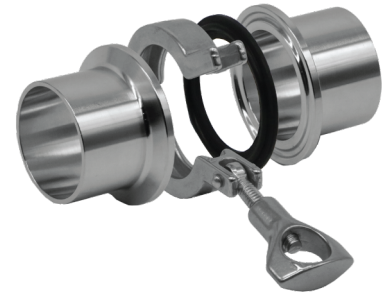

Tri Clover Union with Long Ferrule

Features

- Complete Set including Clamp, 2x Ferrules, and Seal (EPDM)
- Clamp is Grade 304
- Other material seals available as separate parts

Dimensions

Unit: mm (unless stated otherwise)

Size	3/4" 19.05	1" 25.4	1 1/4" 31.8	1 1/2" 38.1	2" 50.8	2 1/2" 63.5	3" 76.2
Code	TRISSETFER20L	TRISSETFER25L	TRISSETFER30L	TRISSETFER40L	TRISSETFER50L	TRISSETFER65L	TRISSETFER75L
Size	1/2" 12.7	4" 101.6	5" 127	6" 152.4	8" 203.2		
Code	TRISSETFER12L	TRISSETFER100L	TRISSETFER125L	TRISSETFER150L	TRISSETFER200L		