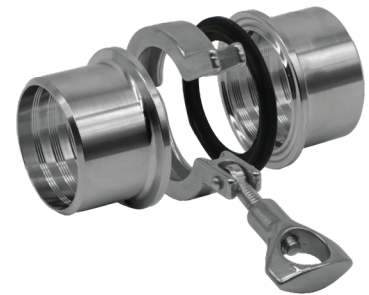

Tri Clover Union with Long Expansion Ferrule

Features

- Complete Set including Clamp, 2x Ferrules, and Seal (EPDM)
- Clamp is Grade 304
- Other material grade Seals available as separate parts.
- Slips over tube

Dimensions

Unit: mm (unless stated otherwise)

Size	1"	1 1/4"	1 1/2"	2"	2 1/2"	3"	4"
	25.4	31.8	38.1	50.8	63.5	76.2	101.6
Code	TRISETEXP25L	TRISETEXP30L	TRISETEXP40L	TRISETEXP50L	TRISETEXP65L	TRISETEXP75L	TRISETEXP100L