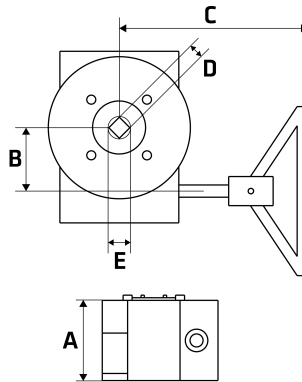

# Butterfly Valve Gear Box

## Features

- To suit Cast Iron Butterfly Valves

## Dimensions

Unit: mm (unless stated otherwise)

Size	1 1/2"-3" DN40-DN80	4" DN100	5"-6" DN125-DN150	8" DN200	10" DN250	12"-14" DN300-DN350	16" DN400
<b>A</b>	60	60	60	70	70	90	145
<b>B</b>	30	30	30	40	40	70	150
<b>C</b>	165	165	165	200	200	210	250
<b>D</b>	9	11	14	17	22	22	24
<b>E</b>	12.8	16	19	22.2	28.6	31.8	33.3
<b>Code</b>	CIBVGB4080#	CIBVGB100#	CIBVGB125150#	CIBVGB200#	CIBVGB250#	CIBVGB300350#	CIBVGB400#