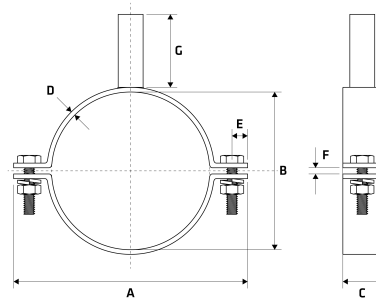

# Stubbed Pipe Saddle

## Features

- 16mm Round Bar Stub (47mm long)
- To suit Nominal Bore pipe
- Includes stainless fasteners (Metric)

Unit: mm (unless stated otherwise)

## Dimensions

Size	6" 150NB
A	236
B	168.3
C	40
D	5
E	15
F	6
G	47
Code	SSPS150