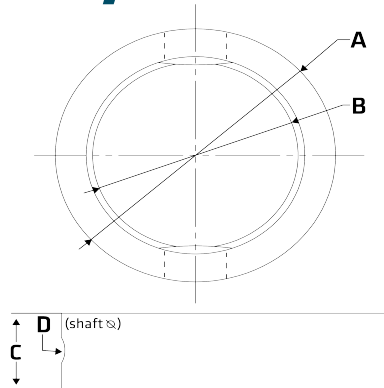

'E' Series Butterfly Valve Silicone Seal

Features

- Maximum temperature 110°C

Dimensions

Unit: mm (unless stated otherwise)

Size	1" 25.4	1 1/2" 38.1	2" 50.8	2 1/2" 63.5	3" 76.2	4" 101.6	6" 152.4
A	36	50	65	76	90	118	175
B	19	21	22	25	28	29	35
C	9	9	10	10	11	13	17
Code	SBFVSE25S	SBFVSE40S	SBFVSE50S	SBFVSE65S	SBFVSE80S	SBFVSE100S	SBFVSE150S