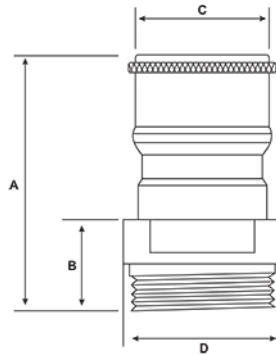

BSP Male-Male Gas Fitting

Features

- Ball lock plug with BSP nipple (male thread)
- FULL Stainless Steel body. (Other Brands are Nickel Plated Bronze)
- Used for gas applications
- Maximum temperature rating 130°C
- Maximum pressure 215PSI / 15Bar

Unit: mm (unless stated otherwise)

Dimensions

| Size | 1/2" 15NB |
|-------------|--------------|
| A | 35.5 |
| B | 14.5 |
| C | 16 |
| D | 22 |
| Code | GASMM15 |