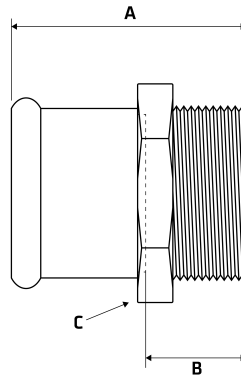

RapidPress Extreme Male BSP Coupler

Features

- FKM Seal
- Male BSP End
- Temperature rating: -20°C, 220°C
- Maximum operating pressure: 16 Bar (232psi)
- EPDM and Gas Rated options available

Dimensions

Unit: mm (unless stated otherwise)

Size	15x15NB	15x20NB	22x15NB	22x20NB	28x20NB	28x25NB	35x25NB
A	41	43	42	44	47	48	52
B	21	23	21	23	24	25	25
C	24	30	32	32	38	38	45
Code	RPMC1515V	RPMC1520V	RPMC2215V	RPMC2220V	RPMC2820V	RPMC2825V	RPMC3525V

Size	35x32NB	35x40NB	42x32NB	42x40NB	54x40NB	54x50NB	76.1x65NB
A	55	55	59	59	65	71	98
B	28	28	28	28	29	35	43
C	46	50	55	54	65	65	83
Code	RPMC3532V	RPMC3540V	RPMC4232V	RPMC4240V	RPMC5440V	RPMC5450V	RPMC7665V

Size	88.9x80NB	108x100NB
A	111	132
B	51	57
C	98	118
Code	RPMC8880V	RPMC108100V