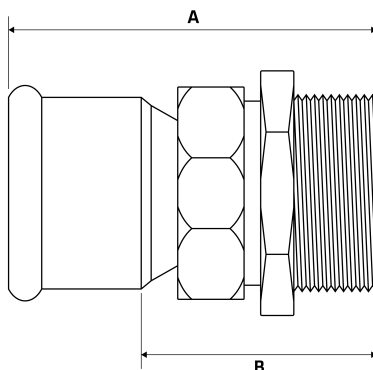

## Features

- FKM Seals
- Male BSP End
- Temperature rating: -20°C, 220°C
- Maximum operating pressure: 16 Bar (232psi)
- EPDM and Gas Rated options available

## Dimensions

Unit: mm (unless stated otherwise)

Size	15x15NB	22x20NB	28x25NB	35x32NB	42x40NB	54x50NB
<b>A</b>	77	81	90	101	102	111
<b>B</b>	56	59	67	74	71.5	77
<b>Code</b>	RPMU15V	RPMU22V	RPMU28V	RPMU35V	RPMU42V	RPMU54V