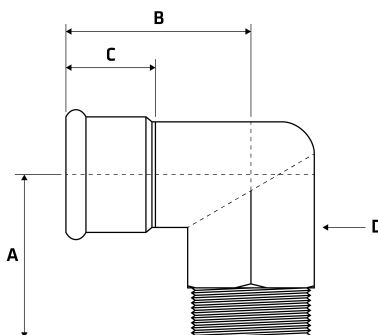

# RapidPress Extreme Male BSP Elbow 90°

## Features

- FKM Seal
- Male BSP End
- Temperature rating: -20°C, 220°C
- Maximum operating pressure: 16 Bar (232psi)
- EPDM options available

## Dimensions

Unit: mm (unless stated otherwise)

Size	15x15NB	22x20NB	28x25NB	35x32NB	42x40NB	54x50NB
<b>A</b>	37	44	56	63	67.5	60
<b>B</b>	36	43	50	76.5	80	95
<b>C</b>	16	22	27	50.5	50	51
<b>D</b>	22	28	36	46	50	65
<b>Code</b>	RPME15V	RPME22V	RPME28V	RPME35V	RPME42V	RPME54V