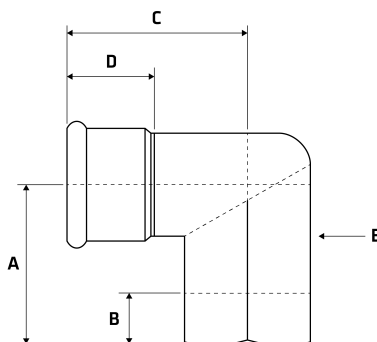

RapidPress Extreme Female BSP Elbow 90°

Features

- FKM Seal
- Female BSP End
- Temperature rating: -20°C, 220°C
- Maximum operating pressure: 16 Bar (232psi)
- EPDM options available

Dimensions

Unit: mm (unless stated otherwise)

Size	15x15NB	22x20NB	28x25NB	35x32NB	42x40NB	54x50NB
A	33	38	48	48	51	83
B	15	19	21	21	21	33
C	36	43	50	76.5	80	92
D	16	22	27	50.5	50	36
E	24	30	38	46	50	65
Code	RPFE15V	RPFE22V	RPFE28V	RPFE35V	RPFE42V	RPFE54V