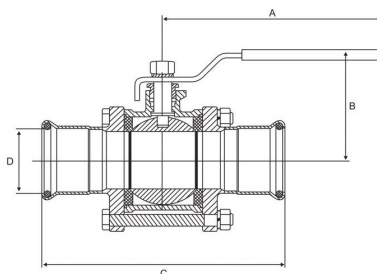

RapidPress 3pc Ball Valve

Features

- EPDM Seals
- RapidPress Coupler Connections
- Full Port
- Lockable latch handle
- Temperature Rating: -20°C, 120°C
- Red handle sleeves available for purchase
- RapidPress Extreme options available
- **Please note: 76.1x65NB has been fabricated from a standard 65NB BSP Ball Valve and two 76.1 RapidPress Weld Couplers**

Dimensions

Unit: mm (unless stated otherwise)

Size	15.0x15NB	22.0x20NB	28.0x25NB	35.0x32NB	42.0x40NB	54.0x50NB	76.1x80NB
A	104.0	126.0	144.0	144.0	189.0	189.0	223.0
B	51.0	65.0	77.0	81.5	94.5	102.0	119.0
C	103.0	118.0	135.0	150.0	164.0	200.0	273.0
D	15.9	23.0	28.9	36.0	43.0	55.0	78.0
Code	RPBV15	RPBV22	RPBV28	RPBV35	RPBV42	RPBV54	RPBV76

Size	88.9x80NB	108.0x100NB
A	223.0	298.0
B	126.0	169.0
C	311.5	368.5
D	91.0	111.0
Code	RPBV88	RPBV108