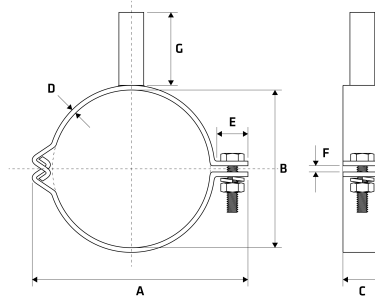

RapidPress Stubbed Clamp

Features

- 16mm Stub (47mm long, 50mm from tube)
- Clamp to suit RapidPress Tube
- Includes Stainless Steel Metric Fasteners

Dimensions

Unit: mm (unless stated otherwise)

Size	28	35	42	54	76.1	88.9	108
A	60	68	77	89	114.5	127	144
B	28	35	42	54	76.2	88.9	108
C	25	25	25	25	25	25	25
D	3	3	3	3	3	3	3
E	20	20	20	20	20	20	20
F	4	4	4	4	4	4	4
G	47	47	47	47	47	47	47
Code	RPSTC28	RPSTC35	RPSTC42	RPSTC54	RPSTC76	RPSTC88	RPSTC108