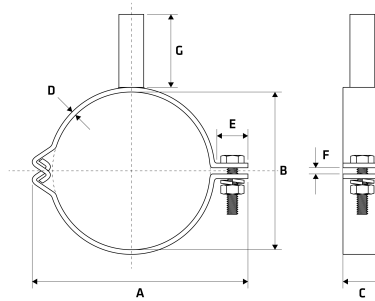

RapidPress Stubbed Clamp

Features

- 16mm Stub (47mm long, 50mm from tube)
- Clamp to suit RapidPress Tube
- Includes Stainless Steel Metric Fasteners

Dimensions

Unit: mm (unless stated otherwise)

Size	28	35	42	54	76.1	88.9	108
A	60	68	77	89	114.5	127	144
B	28	35	42	54	76.2	88.9	108
C	25	25	25	25	25	25	25
D	3	3	3	3	3	3	3
E	20	20	20	20	20	20	20
F	4	4	4	4	4	4	4
G	47	47	47	47	47	47	47
Code	RPSTC28	RPSTC35	RPSTC42	RPSTC54	RPSTC76	RPSTC88	RPSTC108