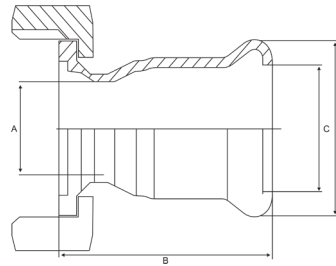

RapidPress to RJT Female Adapter

Features

- EPDM Seal
- RapidPress Coupler to RJT Weld Liner & Hex Nut
- Temperature rating: -20°C, 120°C
- RapidPress Extreme options available

Dimensions

Unit: mm (unless stated otherwise)

Size	15x12.7	22x19.05	28x25.4	35x31.8	42x38.1	54x50.8	76.1x76.2
A	9.6	16	22.2	28.6	34.9	47.6	73
B	38	40	52.8	53.2	51	64.9	88
C	15.9	23	28.9	36	43	55	78
D	23.2	31.6	37.2	44.3	53.3	65.4	94.7
Code	RPWCWL15	RPWCWL22	RPWCWL28	RPWCWL35	RPWCWL42	RPWCWL54	RPWCWL76

Size	108x101.6
A	97.6
B	86
C	111
D	132.8
Code	RPWCWL108